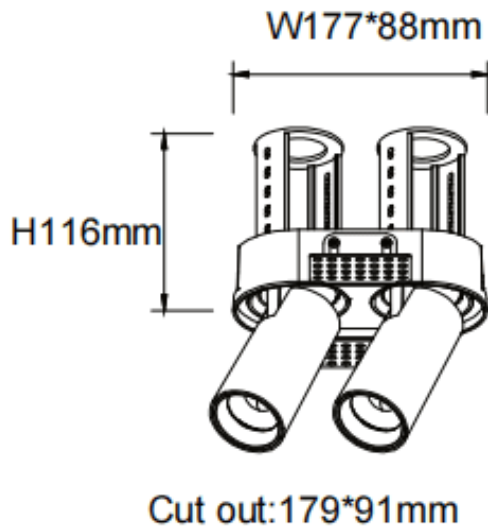

PTT RT2 Smart

Lavov downlight from the family PTT RT2 Smart with a power of 2x18W and a beam angle of 15°. Finished in White colour. Trimless version. With a total lumen output of 3600lm and a luminous efficacy of 100lm/W. Made in Die Cast Aluminum. Driver Dimmable Casamby ready. CCT 3000K.

Item code	86.D149.3319.01
Product type	Indoor
Category	Downlights
Family	PTT
Subfamily	PTT RT2 Smart
Pictograms	

Dimensions

Product dimensions (mm) **Ø194x105xH105mm**

Scheme

Product	
Real power (W)	2x18
Real luminous flux (Lm)	3600
Luminous efficiency (Lm/W)	100
Beam angle (&ordm;)	15
Life time (h)	50000 h L80B10
Colour	White
Control gear included	Yes
Control gear	Dimmable Casamby ready
Flicker Free	Yes
Light source	LED
Type of LED	COB
Colour temperature (K)	3000
Colour consistency (SDCM)	SDCM<3
CRI	90