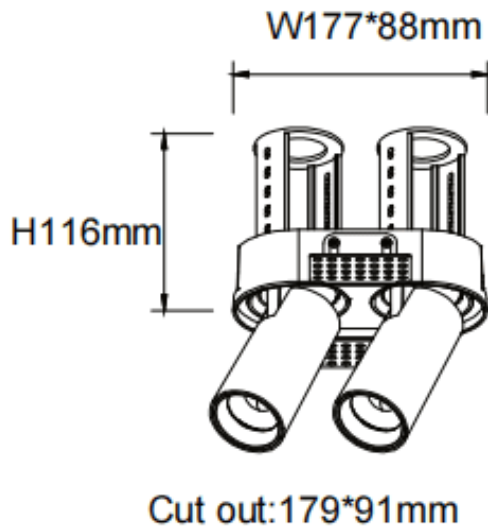

PTT RT2 Smart

Lavov downlight from the family PTT RT2 Smart with a power of 2x18W and a beam angle of 15°. Finished in Black colour. Trimless version. With a total lumen output of 3600lm and a luminous efficacy of 100lm/W. Made in Die Cast Aluminum. Driver Dimmable Casamby ready. CCT 3000K.

Item code	86.D149.3319.02
Product type	Indoor
Category	Downlights
Family	PTT
Subfamily	PTT RT2 Smart
Pictograms	

Dimensions

Product dimensions (mm) Ø194x105xH105mm

Scheme

Product	
Real power (W)	2x18
Real luminous flux (Lm)	3600
Luminous efficiency (Lm/W)	100
Beam angle (º)	15
Life time (h)	50000 h L80B10
Colour	Black
Control gear included	Yes
Control gear	Dimmable Casamby ready
Flicker Free	Yes
Light source	LED
Type of LED	COB
Colour temperature (K)	3000
Colour consistency (SDCM)	SDCM<3
CRI	90