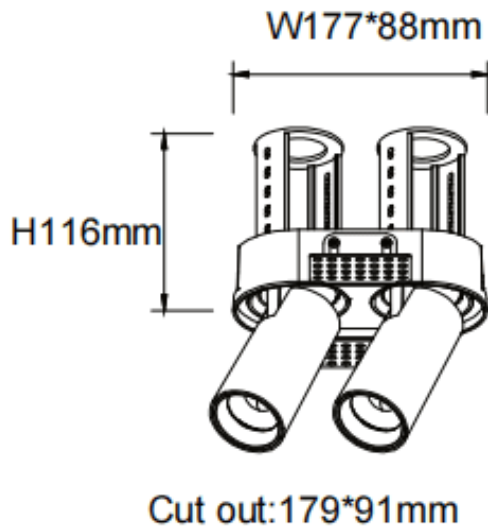

**PTT RT2**

Lavov downlight from the family PTT RT2 with a power of 2x18W and a beam angle of 24°. Finished in White colour. Trimless version. With a total lumen output of 3600lm and a luminous efficacy of 100lm/W. Made in Die Cast Aluminum. Driver ON/OFF. CCT 3000K.

Item code	86.D149.3321.01
Product type	Indoor
Category	Downlights
Family	PTT
Subfamily	PTT RT2
Pictograms	

Dimensions

Product dimensions (mm) **Ø194x105xH105mm**

Scheme

Product	
Real power (W)	2x18
Real luminous flux (Lm)	3600
Luminous efficiency (Lm/W)	100
Beam angle (&ordm;)	24
Life time (h)	50000 h L80B10
Colour	White
Control gear included	Yes
Control gear	ON/OFF
Flicker Free	Yes
Light source	LED
Type of LED	COB
Colour temperature (K)	3000
Colour consistency (SDCM)	SDCM<3
CRI	90