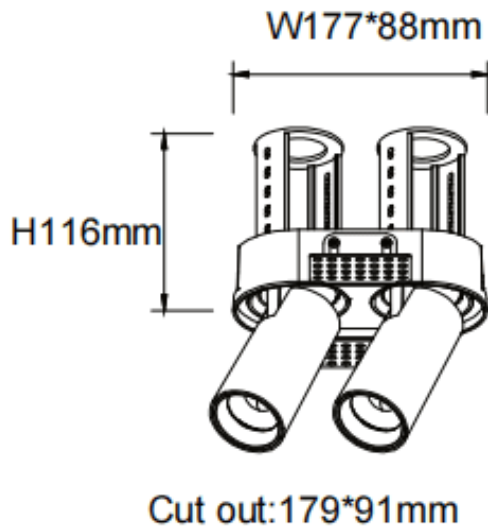

**PTT RT2**

Lavov downlight from the family PTT RT2 with a power of 2x18W and a beam angle of 55°. Finished in White colour. Trimless version. With a total lumen output of 3600lm and a luminous efficacy of 100lm/W. Made in Die Cast Aluminum. Driver ON/OFF. CCT 3000K.

Item code	86.D149.3341.01
Product type	Indoor
Category	Downlights
Family	PTT
Subfamily	PTT RT2
Pictograms	

Dimensions

Product dimensions (mm) **Ø194x105xH105mm**

Scheme

Product	
Real power (W)	2x18
Real luminous flux (Lm)	3600
Luminous efficiency (Lm/W)	100
Beam angle (°)	55
Life time (h)	50000 h L80B10
Colour	White
Control gear included	Yes
Control gear	ON/OFF
Flicker Free	Yes
Light source	LED
Type of LED	COB
Colour temperature (K)	3000
Colour consistency (SDCM)	SDCM3
CRI	90