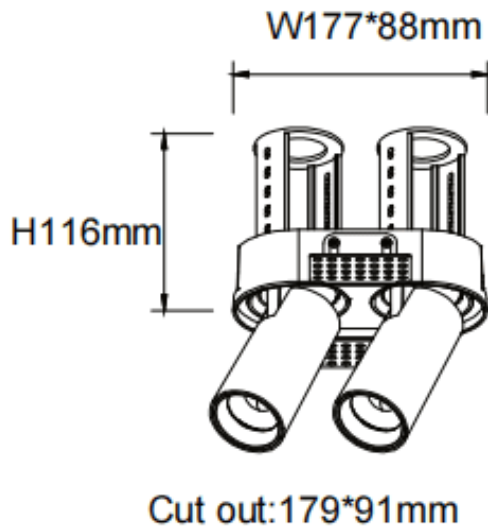

PTT RT2 Smart

Lavov downlight from the family PTT RT2 Smart with a power of 2x18W and a beam angle of 15°. Finished in Black colour. Trimless version. With a total lumen output of 3600lm and a luminous efficacy of 100lm/W. Made in Die Cast Aluminum. Driver Dimmable Casamby ready. CCT 4000K.

Item code	86.D149.3419.02
Product type	Indoor
Category	Downlights
Family	PTT
Subfamily	PTT RT2 Smart
Pictograms	

Dimensions

Product dimensions (mm) Ø194x105xH105mm

Scheme

Product	
Real power (W)	2x18
Real luminous flux (Lm)	3600
Luminous efficiency (Lm/W)	100
Beam angle (°)	15
Life time (h)	50000 h L80B10
Colour	Black
Control gear included	Yes
Control gear	Dimmable Casamby ready
Flicker Free	Yes
Light source	LED
Type of LED	COB
Colour temperature (K)	4000
Colour consistency (SDCM)	SDCM3
CRI	90