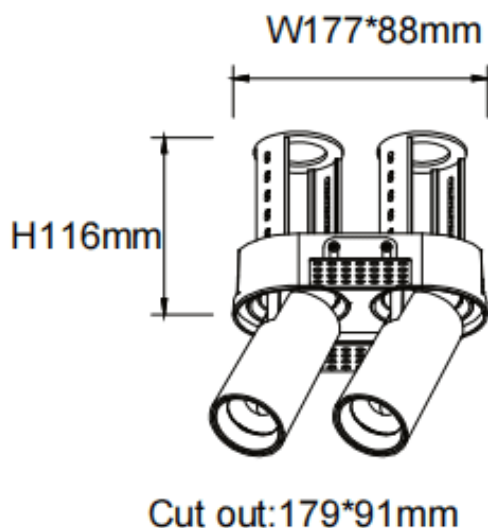

**PTT RT2**

Lavov downlight from the family PTT RT2 with a power of 2x18W and a beam angle of 24°. Finished in Black colour. Trimless version. With a total lumen output of 3600lm and a luminous efficacy of 100lm/W. Made in Die Cast Aluminum. Driver ON/OFF. CCT 4000K.

|                     |                        |
|---------------------|------------------------|
| <b>Item code</b>    | <b>86.D149.3421.02</b> |
| <b>Product type</b> | <b>Indoor</b>          |
| <b>Category</b>     | <b>Downlights</b>      |
| <b>Family</b>       | <b>PTT</b>             |
| <b>Subfamily</b>    | <b>PTT RT2</b>         |
| <b>Pictograms</b>   |                        |

**Dimensions**

**Product dimensions (mm)**      **Ø194x105xH105mm**

**Scheme**

|                                   |                       |
|-----------------------------------|-----------------------|
| <b>Product</b>                    |                       |
| <b>Real power (W)</b>             | <b>2x18</b>           |
| <b>Real luminous flux (Lm)</b>    | <b>3600</b>           |
| <b>Luminous efficiency (Lm/W)</b> | <b>100</b>            |
| <b>Beam angle (&amp;ordm;)</b>    | <b>24</b>             |
| <b>Life time (h)</b>              | <b>50000 h L80B10</b> |
| <b>Colour</b>                     | <b>Black</b>          |
| <b>Control gear included</b>      | <b>Yes</b>            |
| <b>Control gear</b>               | <b>ON/OFF</b>         |
| <b>Flicker Free</b>               | <b>Yes</b>            |
| <b>Light source</b>               | <b>LED</b>            |
| <b>Type of LED</b>                | <b>COB</b>            |
| <b>Colour temperature (K)</b>     | <b>4000</b>           |
| <b>Colour consistency (SDCM)</b>  | <b>SDCM&lt;3</b>      |
| <b>CRI</b>                        | <b>90</b>             |