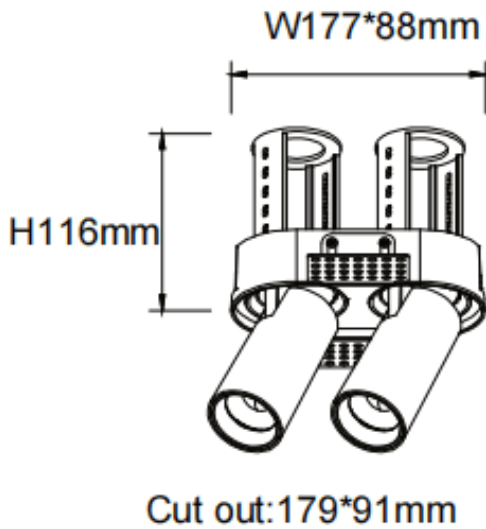

### PTT RT2 Smart

Lavov downlight from the family PTT RT2 Smart with a power of 2x18W and a beam angle of 36°. Finished in Black colour. Trimless version. With a total lumen output of 3600lm and a luminous efficacy of 100lm/W. Made in Die Cast Aluminum. Driver Dimmable Casamby ready. CCT 4000K.

### Dimensions

Product dimensions (mm)      Ø194x105xH105mm

### Scheme

Product	
Real power (W)	2x18
Real luminous flux (Lm)	3600
Luminous efficiency (Lm/W)	100
Beam angle (°)	36
Life time (h)	50000 h L80B10
Colour	Black
Control gear included	Yes
Control gear	Dimmable Casamby ready
Flicker Free	Yes
Light source	LED
Type of LED	COB
Colour temperature (K)	4000
Colour consistency (SDCM)	SDCM3
CRI	90