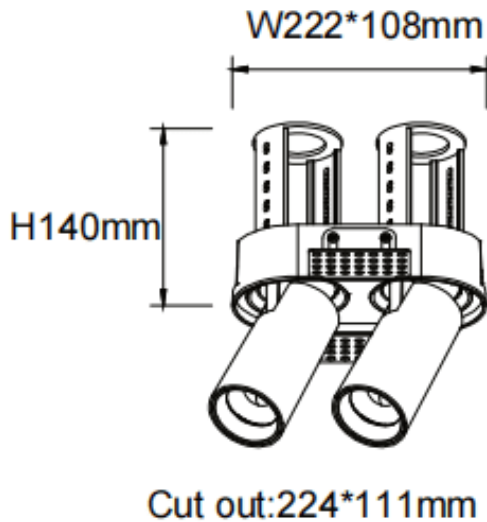

**PTT RT2**

Lavov downlight from the family PTT RT2 with a power of 2x30W and a beam angle of 15°. Finished in Black colour. Trimless version. With a total lumen output of 6000lm and a luminous efficacy of 100lm/W. Made in Die Cast Aluminum. Driver ON/OFF. CCT 3000K.

Item code	86.D149.4311.02
Product type	Indoor
Category	Downlights
Family	PTT
Subfamily	PTT RT2
Pictograms	

Dimensions

Product dimensions (mm) **Ø222x108xH140mm**

Scheme

Product	
Real power (W)	2x30
Real luminous flux (Lm)	6000
Luminous efficiency (Lm/W)	100
Beam angle (°)	15
Life time (h)	50000 h L80B10
Colour	Black
Control gear included	Yes
Control gear	ON/OFF
Flicker Free	Yes
Light source	LED
Type of LED	COB
Colour temperature (K)	3000
Colour consistency (SDCM)	SDCM3
CRI	90