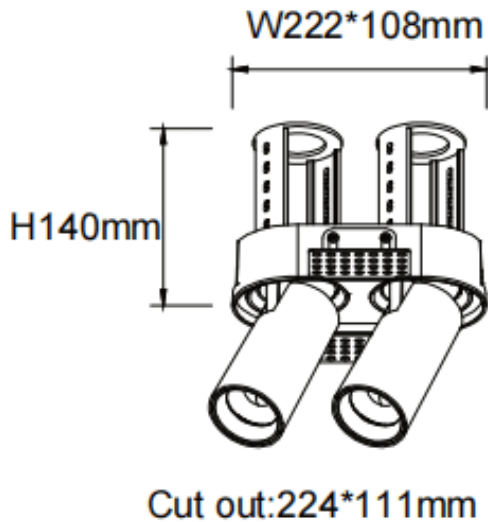

PTT RT2 Smart

Lavov downlight from the family PTT RT2 Smart with a power of 2x30W and a beam angle of 24°. Finished in White colour. Trimless version. With a total lumen output of 6000lm and a luminous efficacy of 100lm/W. Made in Die Cast Aluminum. Driver Dimmable Casamby ready. CCT 3000K.

Item code	86.D149.4329.01
Product type	Indoor
Category	Downlights
Family	PTT
Subfamily	PTT RT2 Smart
Pictograms	

Dimensions

Product dimensions (mm) Ø222x108xH140mm

Scheme

Product	
Real power (W)	2x30
Real luminous flux (Lm)	6000
Luminous efficiency (Lm/W)	100
Beam angle (°)	24
Life time (h)	50000 h L80B10
Colour	White
Control gear included	Yes
Control gear	Dimmable Casamby ready
Flicker Free	Yes
Light source	LED
Type of LED	COB
Colour temperature (K)	3000
Colour consistency (SDCM)	SDCM3
CRI	90