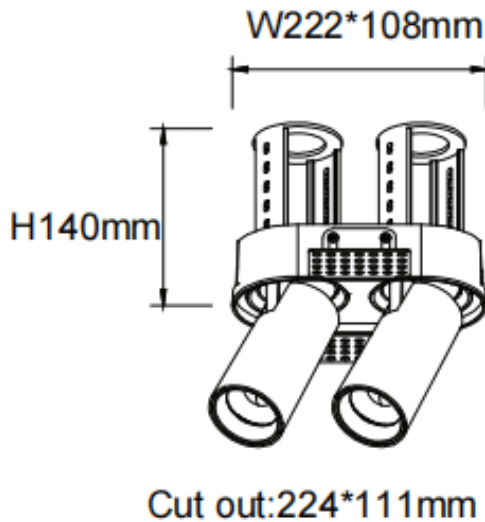

### PTT RT2 Smart

Lavov downlight from the family PTT RT2 Smart with a power of 2x30W and a beam angle of 24°. Finished in White colour. Trimless version. With a total lumen output of 6000lm and a luminous efficacy of 100lm/W. Made in Die Cast Aluminum. Driver Dimmable Casamby ready. CCT 3000K.

### Dimensions

Product dimensions (mm)      Ø222x108xH140mm

### Scheme

Product	
Real power (W)	2x30
Real luminous flux (Lm)	6000
Luminous efficiency (Lm/W)	100
Beam angle (&ordm;)	24
Life time (h)	50000 h L80B10
Colour	White
Control gear included	Yes
Control gear	Dimmable Casamby ready
Flicker Free	Yes
Light source	LED
Type of LED	COB
Colour temperature (K)	3000
Colour consistency (SDCM)	SDCM<3
CRI	90