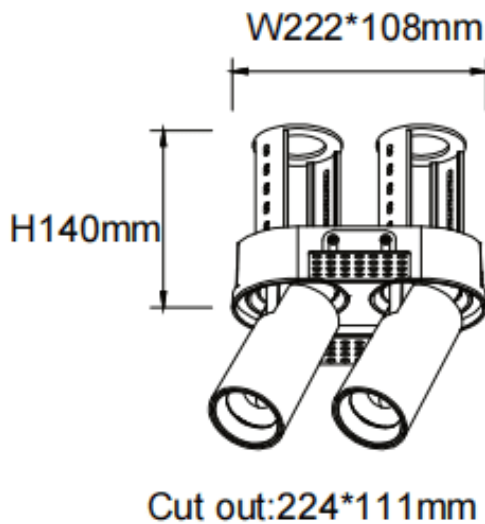

**PTT RT2**

Lavov downlight from the family PTT RT2 with a power of 2x30W and a beam angle of 36°. Finished in White colour. Trimless version. With a total lumen output of 6000lm and a luminous efficacy of 100lm/W. Made in Die Cast Aluminum. Driver ON/OFF. CCT 3000K.

Item code	86.D149.4331.01
Product type	Indoor
Category	Downlights
Family	PTT
Subfamily	PTT RT2
Pictograms	

Dimensions

Product dimensions (mm) **Ø222x108xH140mm**

Scheme

Product	
Real power (W)	2x30
Real luminous flux (Lm)	6000
Luminous efficiency (Lm/W)	100
Beam angle (°)	36
Life time (h)	50000 h L80B10
Colour	White
Control gear included	Yes
Control gear	ON/OFF
Flicker Free	Yes
Light source	LED
Type of LED	COB
Colour temperature (K)	3000
Colour consistency (SDCM)	SDCM3
CRI	90