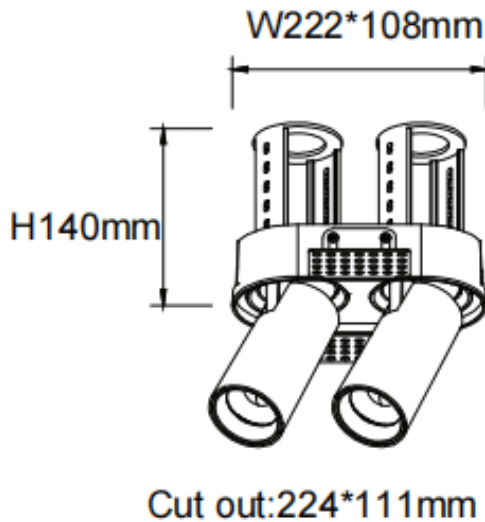

### PTT RT2 Smart

Lavov downlight from the family PTT RT2 Smart with a power of 2x30W and a beam angle of 36°. Finished in White colour. Trimless version. With a total lumen output of 6000lm and a luminous efficacy of 100lm/W. Made in Die Cast Aluminum. Driver Dimmable Casamby ready. CCT 3000K.

### Dimensions

**Product dimensions (mm)**      **Ø222x108xH140mm**

### Scheme

<b>Product</b>	
<b>Real power (W)</b>	<b>2x30</b>
<b>Real luminous flux (Lm)</b>	<b>6000</b>
<b>Luminous efficiency (Lm/W)</b>	<b>100</b>
<b>Beam angle (°)</b>	<b>36</b>
<b>Life time (h)</b>	<b>50000 h L80B10</b>
<b>Colour</b>	<b>White</b>
<b>Control gear included</b>	<b>Yes</b>
<b>Control gear</b>	<b>Dimmable Casamby ready</b>
<b>Flicker Free</b>	<b>Yes</b>
<b>Light source</b>	<b>LED</b>
<b>Type of LED</b>	<b>COB</b>
<b>Colour temperature (K)</b>	<b>3000</b>
<b>Colour consistency (SDCM)</b>	<b>SDCM3</b>
<b>CRI</b>	<b>90</b>