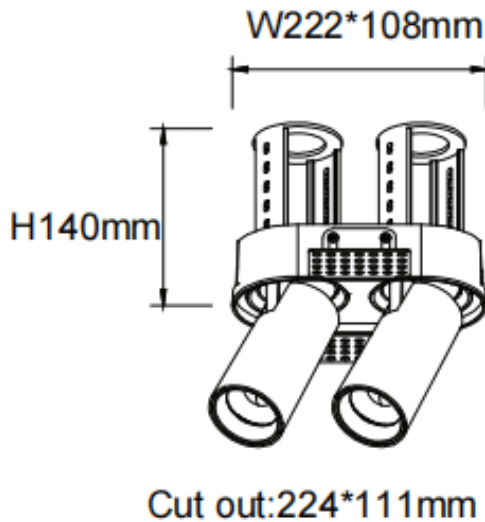

### PTT RT2 Smart

Lavov downlight from the family PTT RT2 Smart with a power of 2x30W and a beam angle of 36°. Finished in Black colour. Trimless version. With a total lumen output of 6000lm and a luminous efficacy of 100lm/W. Made in Die Cast Aluminum. Driver Dimmable Casamby ready. CCT 3000K.

### Dimensions

Product dimensions (mm)      Ø222x108xH140mm

### Scheme

Product	
Real power (W)	2x30
Real luminous flux (Lm)	6000
Luminous efficiency (Lm/W)	100
Beam angle (&ordm;)	36
Life time (h)	50000 h L80B10
Colour	Black
Control gear included	Yes
Control gear	Dimmable Casamby ready
Flicker Free	Yes
Light source	LED
Type of LED	COB
Colour temperature (K)	3000
Colour consistency (SDCM)	SDCM<3
CRI	90