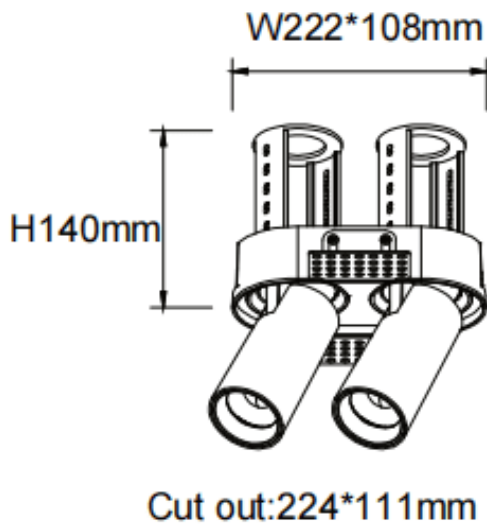

**PTT RT2**

Lavov downlight from the family PTT RT2 with a power of 2x30W and a beam angle of 15°. Finished in White colour. Trimless version. With a total lumen output of 6000lm and a luminous efficacy of 100lm/W. Made in Die Cast Aluminum. Driver ON/OFF. CCT 4000K.

Item code	86.D149.4411.01
Product type	Indoor
Category	Downlights
Family	PTT
Subfamily	PTT RT2
Pictograms	

Dimensions

Product dimensions (mm) **Ø222x108xH140mm**

Scheme

Product	
Real power (W)	2x30
Real luminous flux (Lm)	6000
Luminous efficiency (Lm/W)	100
Beam angle (&ordm;)	15
Life time (h)	50000 h L80B10
Colour	White
Control gear included	Yes
Control gear	ON/OFF
Flicker Free	Yes
Light source	LED
Type of LED	COB
Colour temperature (K)	4000
Colour consistency (SDCM)	SDCM<3
CRI	90