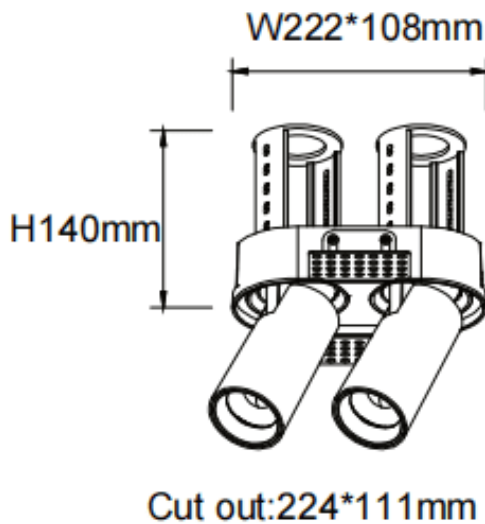

PTT RT2 Smart

Lavov downlight from the family PTT RT2 Smart with a power of 2x30W and a beam angle of 15°. Finished in Black colour. Trimless version. With a total lumen output of 6000lm and a luminous efficacy of 100lm/W. Made in Die Cast Aluminum. Driver Dimmable Casamby ready. CCT 4000K.

Item code	86.D149.4419.02
Product type	Indoor
Category	Downlights
Family	PTT
Subfamily	PTT RT2 Smart
Pictograms	

Dimensions

Product dimensions (mm) **Ø222x108xH140mm**

Scheme

Product	
Real power (W)	2x30
Real luminous flux (Lm)	6000
Luminous efficiency (Lm/W)	100
Beam angle (°)	15
Life time (h)	50000 h L80B10
Colour	Black
Control gear included	Yes
Control gear	Dimmable Casamby ready
Flicker Free	Yes
Light source	LED
Type of LED	COB
Colour temperature (K)	4000
Colour consistency (SDCM)	SDCM<3
CRI	90