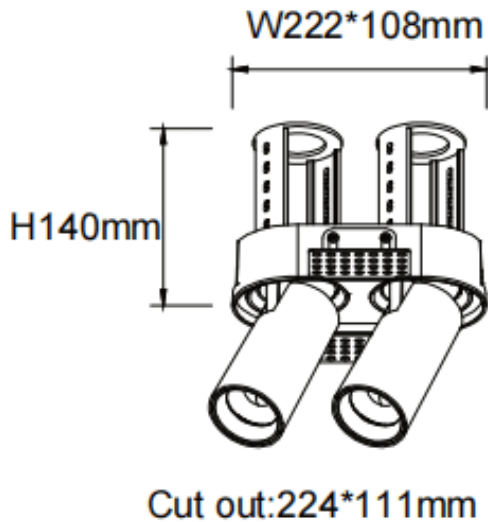

**PTT RT2**

Lavov downlight from the family PTT RT2 with a power of 2x30W and a beam angle of 36°. Finished in White colour. Trimless version. With a total lumen output of 6000lm and a luminous efficacy of 100lm/W. Made in Die Cast Aluminum. Driver ON/OFF. CCT 4000K.

Item code	86.D149.4431.01
Product type	Indoor
Category	Downlights
Family	PTT
Subfamily	PTT RT2
Pictograms	

Dimensions

Product dimensions (mm) **Ø222x108xH140mm**

Scheme

Product	
Real power (W)	2x30
Real luminous flux (Lm)	6000
Luminous efficiency (Lm/W)	100
Beam angle (°)	36
Life time (h)	50000 h L80B10
Colour	White
Control gear included	Yes
Control gear	ON/OFF
Flicker Free	Yes
Light source	LED
Type of LED	COB
Colour temperature (K)	4000
Colour consistency (SDCM)	SDCM3
CRI	90