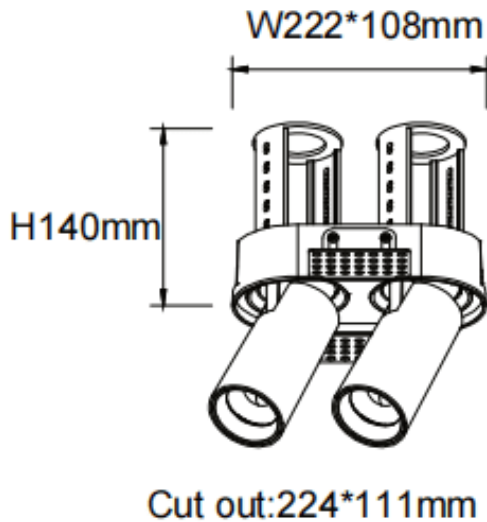

### PTT RT2 Smart

Lavov downlight from the family PTT RT2 Smart with a power of 2x30W and a beam angle of 36°. Finished in White colour. Trimless version. With a total lumen output of 6000lm and a luminous efficacy of 100lm/W. Made in Die Cast Aluminum. Driver Dimmable Casamby ready. CCT 4000K.

### Dimensions

**Product dimensions (mm)**      **Ø222x108xH140mm**

### Scheme

<b>Product</b>	
<b>Real power (W)</b>	<b>2x30</b>
<b>Real luminous flux (Lm)</b>	<b>6000</b>
<b>Luminous efficiency (Lm/W)</b>	<b>100</b>
<b>Beam angle (&amp;ordm;)</b>	<b>36</b>
<b>Life time (h)</b>	<b>50000 h L80B10</b>
<b>Colour</b>	<b>White</b>
<b>Control gear included</b>	<b>Yes</b>
<b>Control gear</b>	<b>Dimmable Casamby ready</b>
<b>Flicker Free</b>	<b>Yes</b>
<b>Light source</b>	<b>LED</b>
<b>Type of LED</b>	<b>COB</b>
<b>Colour temperature (K)</b>	<b>4000</b>
<b>Colour consistency (SDCM)</b>	<b>SDCM&lt;3</b>
<b>CRI</b>	<b>90</b>