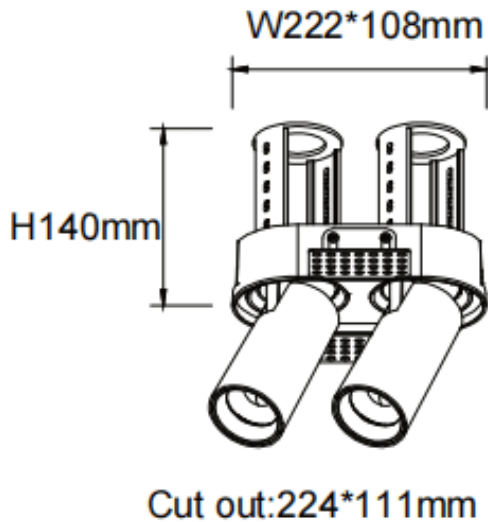

### PTT RT2 Smart

Lavov downlight from the family PTT RT2 Smart with a power of 2x30W and a beam angle of 55°. Finished in White colour. Trimless version. With a total lumen output of 6000lm and a luminous efficacy of 100lm/W. Made in Die Cast Aluminum. Driver Dimmable Casamby ready. CCT 4000K.

### Dimensions

**Product dimensions (mm)**      **Ø222x108xH140mm**

### Scheme

<b>Product</b>	
<b>Real power (W)</b>	<b>2x30</b>
<b>Real luminous flux (Lm)</b>	<b>6000</b>
<b>Luminous efficiency (Lm/W)</b>	<b>100</b>
<b>Beam angle (°)</b>	<b>55</b>
<b>Life time (h)</b>	<b>50000 h L80B10</b>
<b>Colour</b>	<b>White</b>
<b>Control gear included</b>	<b>Yes</b>
<b>Control gear</b>	<b>Dimmable Casamby ready</b>
<b>Flicker Free</b>	<b>Yes</b>
<b>Light source</b>	<b>LED</b>
<b>Type of LED</b>	<b>COB</b>
<b>Colour temperature (K)</b>	<b>4000</b>
<b>Colour consistency (SDCM)</b>	<b>SDCM3</b>
<b>CRI</b>	<b>90</b>