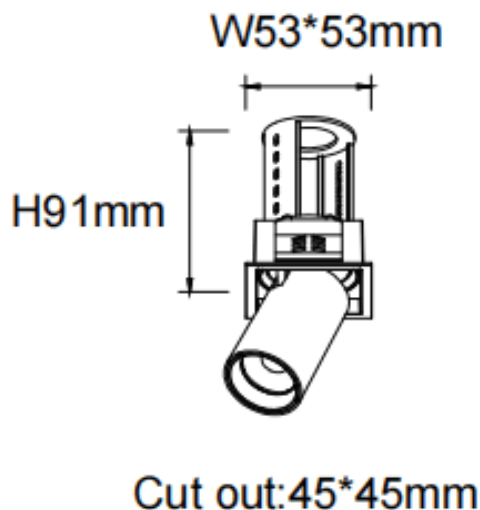

PTT S

Lavov downlight from the family PTT S with a power of 7W and a beam angle of 24°. Finished in Black colour. Trim version. With a total lumen output of 700lm and a luminous efficacy of 100lm/W. Made in Die Cast Aluminum. Driver ON/OFF. CCT 3000K.

Item code	86.D150.1321.02
Product type	Indoor
Category	Downlights
Family	PTT
Subfamily	PTT S
Pictograms	

Dimensions

Product dimensions (mm) $\varnothing 52 \times H85 \text{mm}$

Scheme

Product	
Real power (W)	7
Real luminous flux (Lm)	700
Luminous efficiency (Lm/W)	100
Beam angle (º)	24
Life time (h)	50000 h L80B10
Colour	Black
Control gear included	Yes
Control gear	ON/OFF
Flicker Free	Yes
Light source	LED
Type of LED	COB
Colour temperature (K)	3000
Colour consistency (SDCM)	SDCM<3
CRI	90