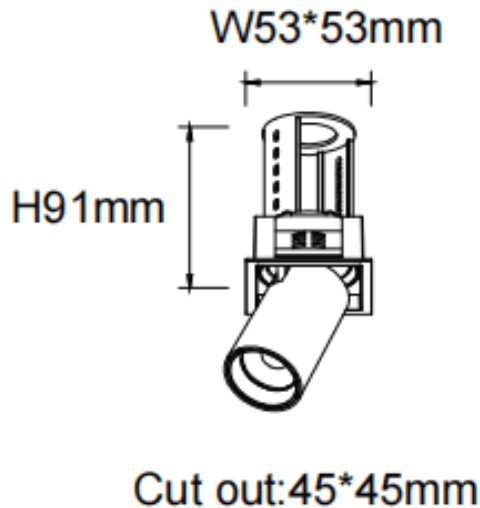

PTT S

Lavov downlight from the family PTT S with a power of 7W and a beam angle of 24°. Finished in Black colour. Trim version. With a total lumen output of 700lm and a luminous efficacy of 100lm/W. Made in Die Cast Aluminum. Driver ON/OFF. CCT 3000K.

Item code	86.D150.1321.02
Product type	Indoor
Category	Downlights
Family	PTT
Subfamily	PTT S
Pictograms	

Dimensions

Product dimensions (mm) $\varnothing 52 \times H85 \text{mm}$

Scheme

Product	
Real power (W)	7
Real luminous flux (Lm)	700
Luminous efficiency (Lm/W)	100
Beam angle (°)	24
Life time (h)	50000 h L80B10
Colour	Black
Control gear included	Yes
Control gear	ON/OFF
Flicker Free	Yes
Light source	LED
Type of LED	COB
Colour temperature (K)	3000
Colour consistency (SDCM)	SDCM3
CRI	90