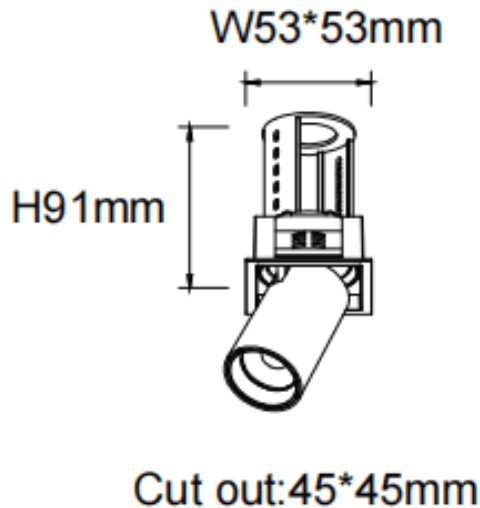

PTT S

Lavov downlight from the family PTT S with a power of 7W and a beam angle of 36°. Finished in Black colour. Trim version. With a total lumen output of 700lm and a luminous efficacy of 100lm/W. Made in Die Cast Aluminum. Driver ON/OFF. CCT 3000K.

Item code	86.D150.1331.02
Product type	Indoor
Category	Downlights
Family	PTT
Subfamily	PTT S
Pictograms	

Dimensions

Product dimensions (mm) $\varnothing 52 \times H85 \text{mm}$

Scheme

Product	
Real power (W)	7
Real luminous flux (Lm)	700
Luminous efficiency (Lm/W)	100
Beam angle (°)	36
Life time (h)	50000 h L80B10
Colour	Black
Control gear included	Yes
Control gear	ON/OFF
Flicker Free	Yes
Light source	LED
Type of LED	COB
Colour temperature (K)	3000
Colour consistency (SDCM)	SDCM3
CRI	90