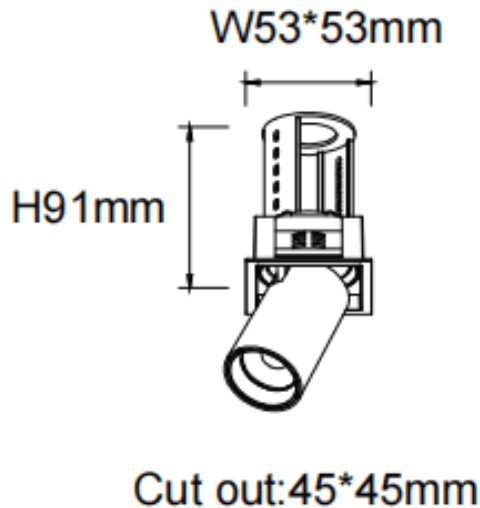

PTT S

Lavov downlight from the family PTT S with a power of 7W and a beam angle of 36°. Finished in White colour. Trim version. With a total lumen output of 700lm and a luminous efficacy of 100lm/W. Made in Die Cast Aluminum. Driver DALI. CCT 3000K.

Item code	86.D150.1333.01
Product type	Indoor
Category	Downlights
Family	PTT
Subfamily	PTT S
Pictograms	

Dimensions

Product dimensions (mm) $\varnothing 52 \times H85 \text{mm}$

Scheme

Product	
Real power (W)	7
Real luminous flux (Lm)	700
Luminous efficiency (Lm/W)	100
Beam angle (º)	36
Life time (h)	50000 h L80B10
Colour	White
Control gear included	Yes
Control gear	DALI
Flicker Free	Yes
Light source	LED
Type of LED	COB
Colour temperature (K)	3000
Colour consistency (SDCM)	SDCM<3
CRI	90