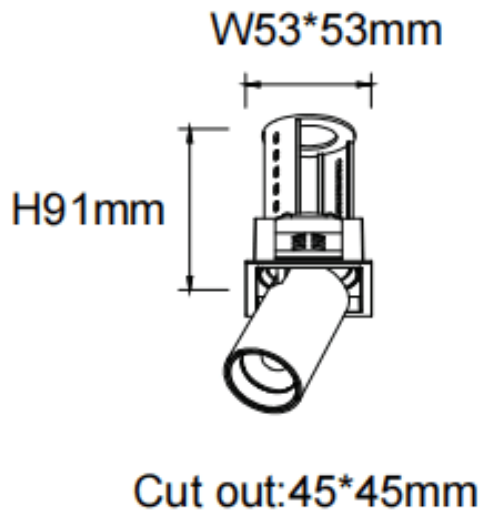

PTT S-Smart

Lavov downlight from the family PTT S-Smart with a power of 7W and a beam angle of 36°. Finished in Black colour. Trim version. With a total lumen output of 700lm and a luminous efficacy of 100lm/W. Made in Die Cast Aluminum. Driver Dimmable Casamby ready. CCT 3000K.

Item code	86.D150.1339.02
Product type	Indoor
Category	Downlights
Family	PTT
Subfamily	PTT S-Smart
Pictograms	

Dimensions

Product dimensions (mm) $\varnothing 52 \times H85 \text{mm}$

Scheme

Product	
Real power (W)	7
Real luminous flux (Lm)	700
Luminous efficiency (Lm/W)	100
Beam angle (º)	36
Life time (h)	50000 h L80B10
Colour	Black
Control gear included	Yes
Control gear	Dimmable Casamby ready
Flicker Free	Yes
Light source	LED
Type of LED	COB
Colour temperature (K)	3000
Colour consistency (SDCM)	SDCM<3
CRI	90