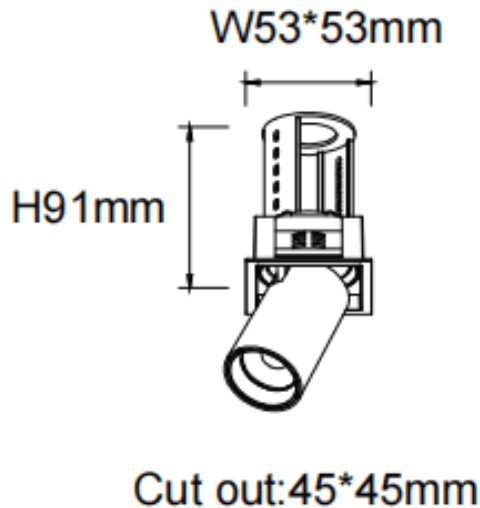

### PTT S

Lavov downlight from the family PTT S with a power of 7W and a beam angle of 55°. Finished in Black colour. Trim version. With a total lumen output of 700lm and a luminous efficacy of 100lm/W. Made in Die Cast Aluminum. Driver ON/OFF. CCT 3000K.

Item code	86.D150.1341.02
Product type	Indoor
Category	Downlights
Family	PTT
Subfamily	PTT S
Pictograms	

### Dimensions

Product dimensions (mm)       $\varnothing 52 \times H85 \text{mm}$

### Scheme

Product	
Real power (W)	7
Real luminous flux (Lm)	700
Luminous efficiency (Lm/W)	100
Beam angle (°)	55
Life time (h)	50000 h L80B10
Colour	Black
Control gear included	Yes
Control gear	ON/OFF
Flicker Free	Yes
Light source	LED
Type of LED	COB
Colour temperature (K)	3000
Colour consistency (SDCM)	SDCM3
CRI	90