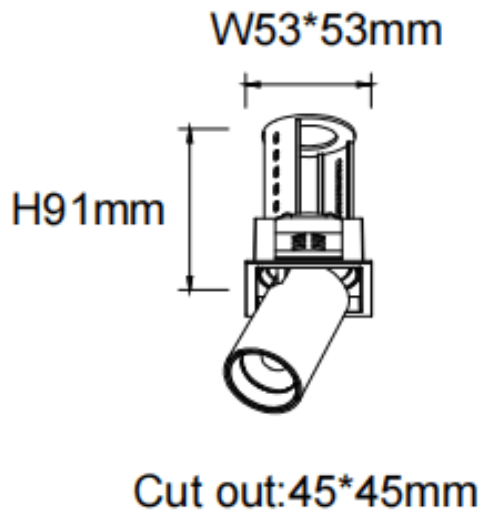

PTT S

Lavov downlight from the family PTT S with a power of 7W and a beam angle of 55°. Finished in Black colour. Trim version. With a total lumen output of 700lm and a luminous efficacy of 100lm/W. Made in Die Cast Aluminum. Driver DALI. CCT 3000K.

Item code	86.D150.1343.02
Product type	Indoor
Category	Downlights
Family	PTT
Subfamily	PTT S
Pictograms	

Dimensions

Product dimensions (mm) $\varnothing 52 \times H85 \text{mm}$

Scheme

Product	
Real power (W)	7
Real luminous flux (Lm)	700
Luminous efficiency (Lm/W)	100
Beam angle (°)	55
Life time (h)	50000 h L80B10
Colour	Black
Control gear included	Yes
Control gear	DALI
Flicker Free	Yes
Light source	LED
Type of LED	COB
Colour temperature (K)	3000
Colour consistency (SDCM)	SDCM<3
CRI	90