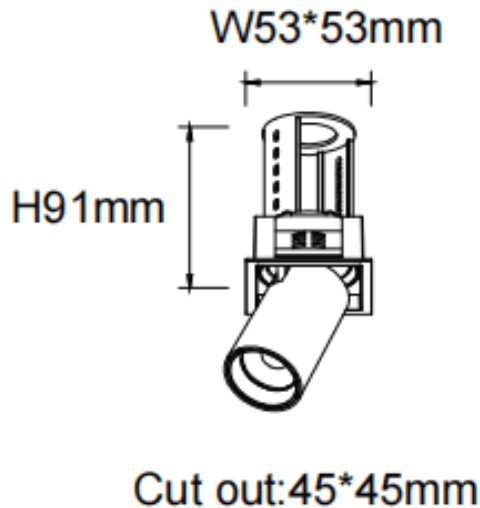

PTT S

Lavov downlight from the family PTT S with a power of 7W and a beam angle of 55°. Finished in Black colour. Trim version. With a total lumen output of 700lm and a luminous efficacy of 100lm/W. Made in Die Cast Aluminum. Driver DALI. CCT 4000K.

Item code	86.D150.1443.02
Product type	Indoor
Category	Downlights
Family	PTT
Subfamily	PTT S
Pictograms	

Dimensions

Product dimensions (mm) $\varnothing 52 \times H85 \text{mm}$

Scheme

Product	
Real power (W)	7
Real luminous flux (Lm)	700
Luminous efficiency (Lm/W)	100
Beam angle (º)	55
Life time (h)	50000 h L80B10
Colour	Black
Control gear included	Yes
Control gear	DALI
Flicker Free	Yes
Light source	LED
Type of LED	COB
Colour temperature (K)	4000
Colour consistency (SDCM)	SDCM<3
CRI	90