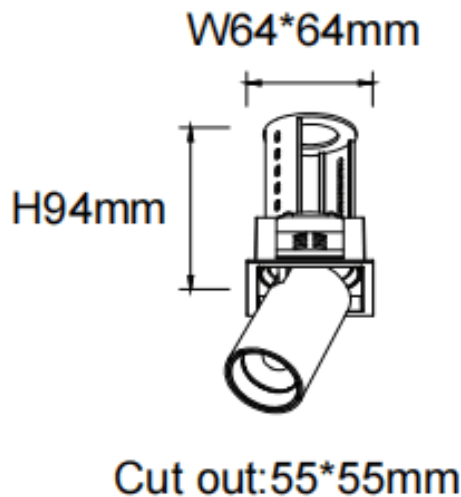

PTT S-Smart

Lavov downlight from the family PTT S-Smart with a power of 10W and a beam angle of 15°. Finished in Black colour. Trim version. With a total lumen output of 1000lm and a luminous efficacy of 100lm/W. Made in Die Cast Aluminum. Driver Dimmable Casamby ready. CCT 3000K.

Item code	86.D150.2319.02
Product type	Indoor
Category	Downlights
Family	PTT
Subfamily	PTT S-Smart
Pictograms	

Dimensions

Product dimensions (mm) $\varnothing 62 \times H86 \text{mm}$

Scheme

Product	
Real power (W)	10
Real luminous flux (Lm)	1000
Luminous efficiency (Lm/W)	100
Beam angle (°)	15
Life time (h)	50000 h L80B10
Colour	Black
Control gear included	Yes
Control gear	Dimmable Casamby ready
Flicker Free	Yes
Light source	LED
Type of LED	COB
Colour temperature (K)	3000
Colour consistency (SDCM)	SDCM3
CRI	90