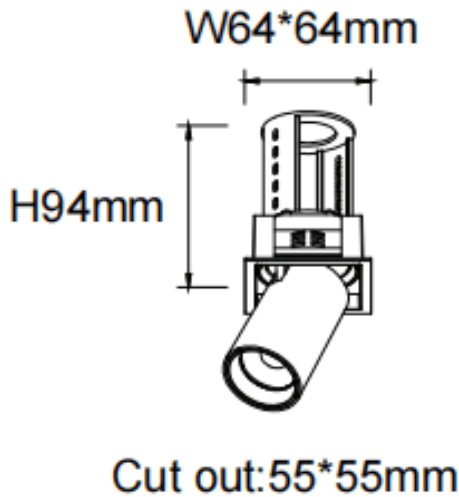

PTT S-Smart

Lavov downlight from the family PTT S-Smart with a power of 10W and a beam angle of 24°. Finished in White colour. Trim version. With a total lumen output of 1000lm and a luminous efficacy of 100lm/W. Made in Die Cast Aluminum. Driver Dimmable Casamby ready. CCT 3000K.

Item code	86.D150.2329.01
Product type	Indoor
Category	Downlights
Family	PTT
Subfamily	PTT S-Smart
Pictograms	

Dimensions

Product dimensions (mm) $\varnothing 62 \times H86 \text{mm}$

Scheme

Product	
Real power (W)	10
Real luminous flux (Lm)	1000
Luminous efficiency (Lm/W)	100
Beam angle (°)	24
Life time (h)	50000 h L80B10
Colour	White
Control gear included	Yes
Control gear	Dimmable Casamby ready
Flicker Free	Yes
Light source	LED
Type of LED	COB
Colour temperature (K)	3000
Colour consistency (SDCM)	SDCM3
CRI	90