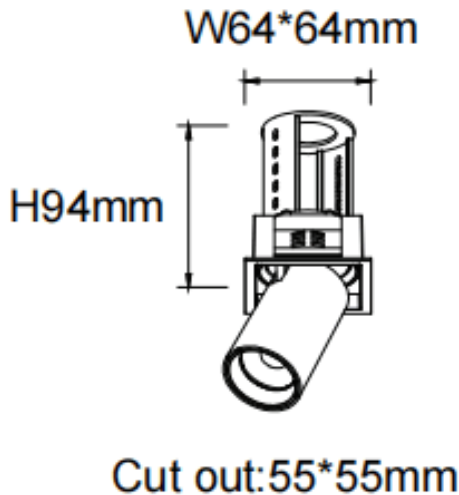

### PTT S-Smart

Lavov downlight from the family PTT S-Smart with a power of 10W and a beam angle of 24°. Finished in Black colour. Trim version. With a total lumen output of 1000lm and a luminous efficacy of 100lm/W. Made in Die Cast Aluminum. Driver Dimmable Casamby ready. CCT 3000K.

Item code	86.D150.2329.02
Product type	Indoor
Category	Downlights
Family	PTT
Subfamily	PTT S-Smart
Pictograms	

### Dimensions

Product dimensions (mm)       $\varnothing 62 \times H86 \text{mm}$

### Scheme

Product	
Real power (W)	10
Real luminous flux (Lm)	1000
Luminous efficiency (Lm/W)	100
Beam angle (&ordm;)	24
Life time (h)	50000 h L80B10
Colour	Black
Control gear included	Yes
Control gear	Dimmable Casamby ready
Flicker Free	Yes
Light source	LED
Type of LED	COB
Colour temperature (K)	3000
Colour consistency (SDCM)	SDCM<3
CRI	90