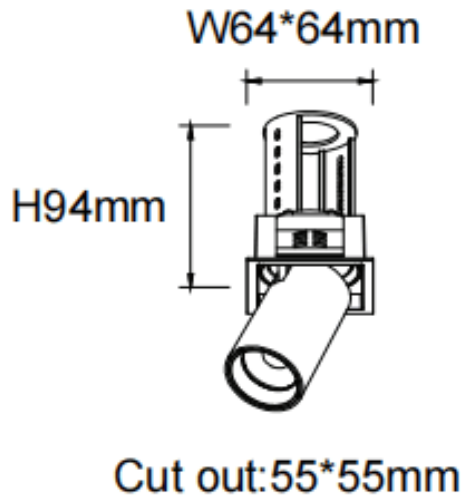

PTT S-Smart

Lavov downlight from the family PTT S-Smart with a power of 10W and a beam angle of 55°. Finished in White colour. Trim version. With a total lumen output of 1000lm and a luminous efficacy of 100lm/W. Made in Die Cast Aluminum. Driver Dimmable Casamby ready. CCT 4000K.

Item code	86.D150.2449.01
Product type	Indoor
Category	Downlights
Family	PTT
Subfamily	PTT S-Smart
Pictograms	

Dimensions

Product dimensions (mm) **ø62xH86mm**

Scheme

Product	
Real power (W)	10
Real luminous flux (Lm)	1000
Luminous efficiency (Lm/W)	100
Beam angle (&ordm;)	55
Life time (h)	50000 h L80B10
Colour	White
Control gear included	Yes
Control gear	Dimmable Casamby ready
Flicker Free	Yes
Light source	LED
Type of LED	COB
Colour temperature (K)	4000
Colour consistency (SDCM)	SDCM<3
CRI	90