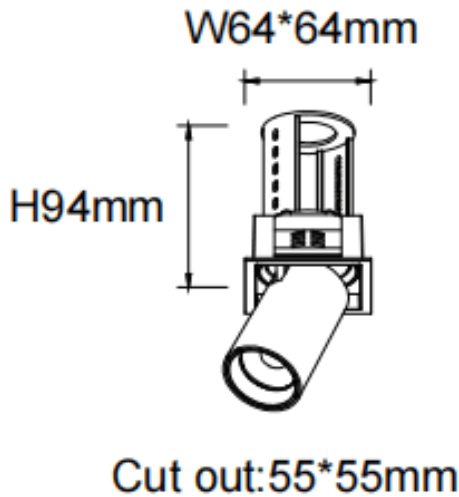

PTT S-Smart

Lavov downlight from the family PTT S-Smart with a power of 10W and a beam angle of 55°. Finished in White colour. Trim version. With a total lumen output of 1000lm and a luminous efficacy of 100lm/W. Made in Die Cast Aluminum. Driver Dimmable Casamby ready. CCT 4000K.

| | |
|---------------------|------------------------|
| Item code | 86.D150.2449.01 |
| Product type | Indoor |
| Category | Downlights |
| Family | PTT |
| Subfamily | PTT S-Smart |
| Pictograms | |

Dimensions

Product dimensions (mm) **ø62xH86mm**

Scheme

| | |
|-----------------------------------|-------------------------------|
| Product | |
| Real power (W) | 10 |
| Real luminous flux (Lm) | 1000 |
| Luminous efficiency (Lm/W) | 100 |
| Beam angle (°) | 55 |
| Life time (h) | 50000 h L80B10 |
| Colour | White |
| Control gear included | Yes |
| Control gear | Dimmable Casamby ready |
| Flicker Free | Yes |
| Light source | LED |
| Type of LED | COB |
| Colour temperature (K) | 4000 |
| Colour consistency (SDCM) | SDCM3 |
| CRI | 90 |