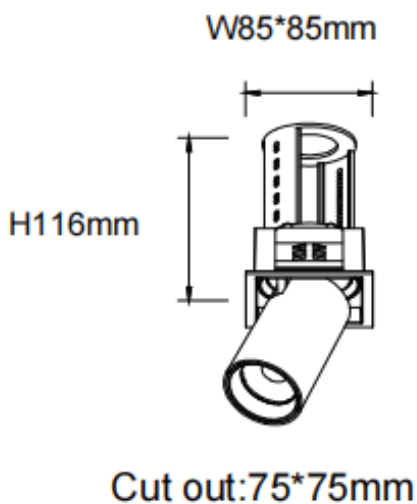

### PTT S-Smart

Lavov downlight from the family PTT S-Smart with a power of 18W and a beam angle of 24°. Finished in White colour. Trim version. With a total lumen output of 1800lm and a luminous efficacy of 100lm/W. Made in Die Cast Aluminum. Driver Dimmable Casamby ready. CCT 3000K.

<b>Item code</b>	<b>86.D150.3329.01</b>
<b>Product type</b>	<b>Indoor</b>
<b>Category</b>	<b>Downlights</b>
<b>Family</b>	<b>PTT</b>
<b>Subfamily</b>	<b>PTT S-Smart</b>
<b>Pictograms</b>	

### Dimensions

**Product dimensions (mm)**      **Ø84xH105mm**

### Scheme

<b>Product</b>	
<b>Real power (W)</b>	<b>18</b>
<b>Real luminous flux (Lm)</b>	<b>1800</b>
<b>Luminous efficiency (Lm/W)</b>	<b>100</b>
<b>Beam angle (&amp;ordm;)</b>	<b>24</b>
<b>Life time (h)</b>	<b>50000 h L80B10</b>
<b>Colour</b>	<b>White</b>
<b>Control gear included</b>	<b>Yes</b>
<b>Control gear</b>	<b>Dimmable Casamby ready</b>
<b>Flicker Free</b>	<b>Yes</b>
<b>Light source</b>	<b>LED</b>
<b>Type of LED</b>	<b>COB</b>
<b>Colour temperature (K)</b>	<b>3000</b>
<b>Colour consistency (SDCM)</b>	<b>SDCM&lt;3</b>
<b>CRI</b>	<b>90</b>