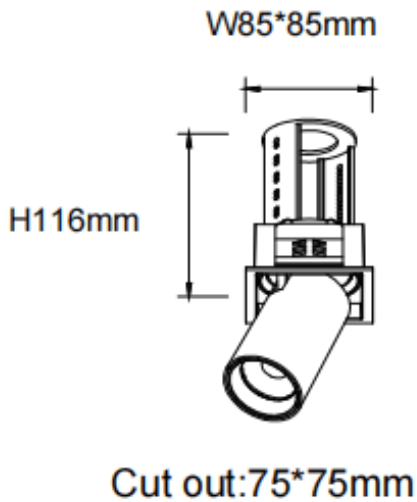

### PTT S-Smart

Lavov downlight from the family PTT S-Smart with a power of 18W and a beam angle of 24°. Finished in White colour. Trim version. With a total lumen output of 1800lm and a luminous efficacy of 100lm/W. Made in Die Cast Aluminum. Driver Dimmable Casamby ready. CCT 3000K.

### Dimensions

**Product dimensions (mm)**      **Ø84xH105mm**

### Scheme

<b>Product</b>	
<b>Real power (W)</b>	<b>18</b>
<b>Real luminous flux (Lm)</b>	<b>1800</b>
<b>Luminous efficiency (Lm/W)</b>	<b>100</b>
<b>Beam angle (°)</b>	<b>24</b>
<b>Life time (h)</b>	<b>50000 h L80B10</b>
<b>Colour</b>	<b>White</b>
<b>Control gear included</b>	<b>Yes</b>
<b>Control gear</b>	<b>Dimmable Casamby ready</b>
<b>Flicker Free</b>	<b>Yes</b>
<b>Light source</b>	<b>LED</b>
<b>Type of LED</b>	<b>COB</b>
<b>Colour temperature (K)</b>	<b>3000</b>
<b>Colour consistency (SDCM)</b>	<b>SDCM3</b>
<b>CRI</b>	<b>90</b>