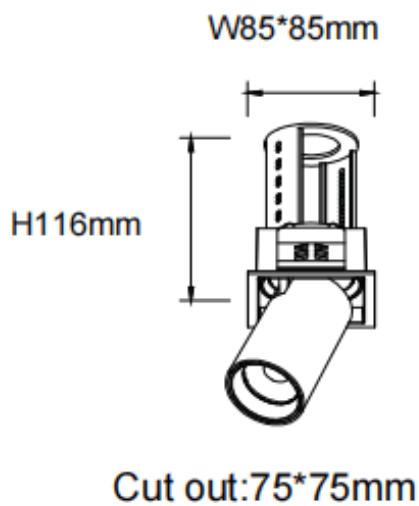

PTT S-Smart

Lavov downlight from the family PTT S-Smart with a power of 18W and a beam angle of 24°. Finished in Black colour. Trim version. With a total lumen output of 1800lm and a luminous efficacy of 100lm/W. Made in Die Cast Aluminum. Driver Dimmable Casamby ready. CCT 3000K.

Item code	86.D150.3329.02
Product type	Indoor
Category	Downlights
Family	PTT
Subfamily	PTT S-Smart
Pictograms	

Dimensions

Product dimensions (mm) **Ø84xH105mm**

Scheme

Product	
Real power (W)	18
Real luminous flux (Lm)	1800
Luminous efficiency (Lm/W)	100
Beam angle (°)	24
Life time (h)	50000 h L80B10
Colour	Black
Control gear included	Yes
Control gear	Dimmable Casamby ready
Flicker Free	Yes
Light source	LED
Type of LED	COB
Colour temperature (K)	3000
Colour consistency (SDCM)	SDCM3
CRI	90