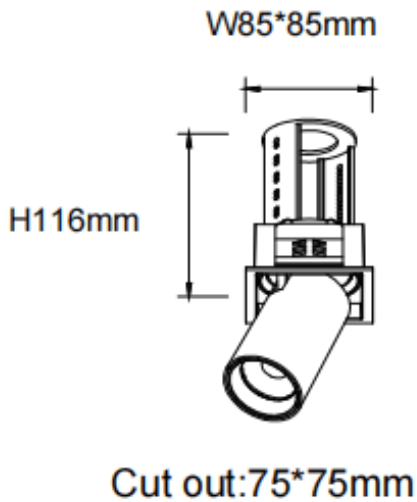

PTT S-Smart

Lavov downlight from the family PTT S-Smart with a power of 18W and a beam angle of 24°. Finished in Black colour. Trim version. With a total lumen output of 1800lm and a luminous efficacy of 100lm/W. Made in Die Cast Aluminum. Driver Dimmable Casamby ready. CCT 3000K.

| | |
|---------------------|------------------------|
| Item code | 86.D150.3329.02 |
| Product type | Indoor |
| Category | Downlights |
| Family | PTT |
| Subfamily | PTT S-Smart |
| Pictograms | |

Dimensions

Product dimensions (mm) **Ø84xH105mm**

Scheme

| | |
|-----------------------------------|-------------------------------|
| Product | |
| Real power (W) | 18 |
| Real luminous flux (Lm) | 1800 |
| Luminous efficiency (Lm/W) | 100 |
| Beam angle (&ordm;) | 24 |
| Life time (h) | 50000 h L80B10 |
| Colour | Black |
| Control gear included | Yes |
| Control gear | Dimmable Casamby ready |
| Flicker Free | Yes |
| Light source | LED |
| Type of LED | COB |
| Colour temperature (K) | 3000 |
| Colour consistency (SDCM) | SDCM<3 |
| CRI | 90 |