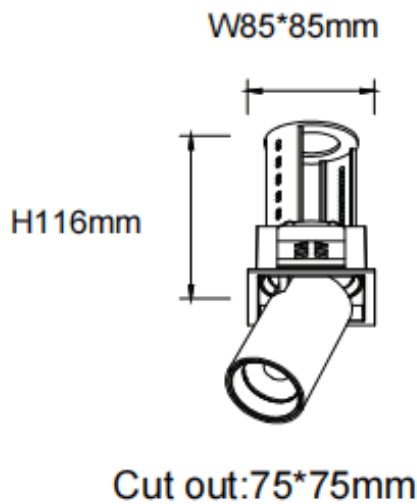

### PTT S-Smart

Lavov downlight from the family PTT S-Smart with a power of 18W and a beam angle of 36°. Finished in Black colour. Trim version. With a total lumen output of 1800lm and a luminous efficacy of 100lm/W. Made in Die Cast Aluminum. Driver Dimmable Casamby ready. CCT 3000K.

Item code	86.D150.3339.02
Product type	Indoor
Category	Downlights
Family	PTT
Subfamily	PTT S-Smart
Pictograms	

### Dimensions

Product dimensions (mm)       $\varnothing 84 \times H105 \text{mm}$

### Scheme

Product	
Real power (W)	18
Real luminous flux (Lm)	1800
Luminous efficiency (Lm/W)	100
Beam angle (&ordm;)	36
Life time (h)	50000 h L80B10
Colour	Black
Control gear included	Yes
Control gear	Dimmable Casamby ready
Flicker Free	Yes
Light source	LED
Type of LED	COB
Colour temperature (K)	3000
Colour consistency (SDCM)	SDCM<3
CRI	90