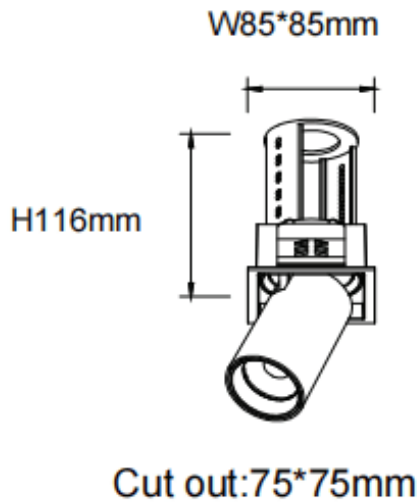

PTT S-Smart

Lavov downlight from the family PTT S-Smart with a power of 18W and a beam angle of 55°. Finished in Black colour. Trim version. With a total lumen output of 1800lm and a luminous efficacy of 100lm/W. Made in Die Cast Aluminum. Driver Dimmable Casamby ready. CCT 3000K.

| | |
|--------------|-----------------|
| Item code | 86.D150.3349.02 |
| Product type | Indoor |
| Category | Downlights |
| Family | PTT |
| Subfamily | PTT S-Smart |
| Pictograms | |

Dimensions

Product dimensions (mm) Ø84xH105mm

Scheme

| | |
|----------------------------|------------------------|
| Product | |
| Real power (W) | 18 |
| Real luminous flux (Lm) | 1800 |
| Luminous efficiency (Lm/W) | 100 |
| Beam angle (°) | 55 |
| Life time (h) | 50000 h L80B10 |
| Colour | Black |
| Control gear included | Yes |
| Control gear | Dimmable Casamby ready |
| Flicker Free | Yes |
| Light source | LED |
| Type of LED | COB |
| Colour temperature (K) | 3000 |
| Colour consistency (SDCM) | SDCM3 |
| CRI | 90 |