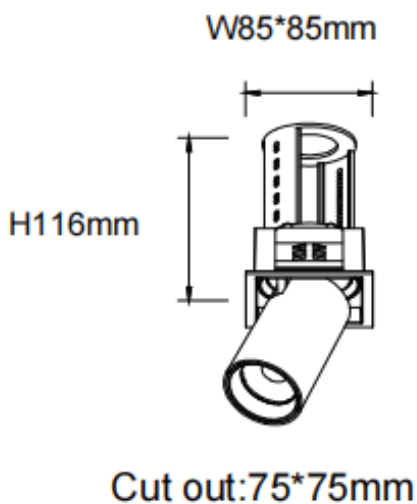

PTT S

Lavov downlight from the family PTT S with a power of 18W and a beam angle of 24°. Finished in White colour. Trim version. With a total lumen output of 1800lm and a luminous efficacy of 100lm/W. Made in Die Cast Aluminum. Driver ON/OFF. CCT 4000K.

Item code	86.D150.3421.01
Product type	Indoor
Category	Downlights
Family	PTT
Subfamily	PTT S
Pictograms	

Dimensions

Product dimensions (mm) **Ø84xH105mm**

Scheme

Product	
Real power (W)	18
Real luminous flux (Lm)	1800
Luminous efficiency (Lm/W)	100
Beam angle (&ordm;)	24
Life time (h)	50000 h L80B10
Colour	White
Control gear included	Yes
Control gear	ON/OFF
Flicker Free	Yes
Light source	LED
Type of LED	COB
Colour temperature (K)	4000
Colour consistency (SDCM)	SDCM<3
CRI	90