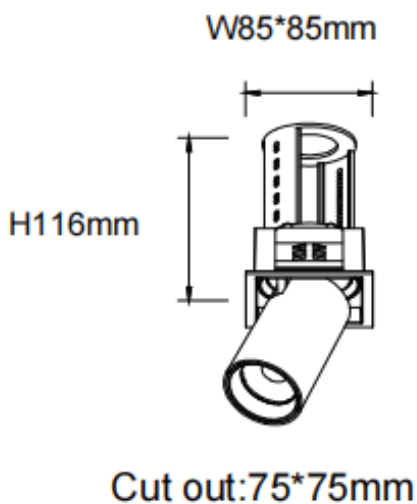

PTT S

Lavov downlight from the family PTT S with a power of 18W and a beam angle of 24°. Finished in Black colour. Trim version. With a total lumen output of 1800lm and a luminous efficacy of 100lm/W. Made in Die Cast Aluminum. Driver ON/OFF. CCT 4000K.

Item code	86.D150.3421.02
Product type	Indoor
Category	Downlights
Family	PTT
Subfamily	PTT S
Pictograms	

Dimensions

Product dimensions (mm) **Ø84xH105mm**

Scheme

Product	
Real power (W)	18
Real luminous flux (Lm)	1800
Luminous efficiency (Lm/W)	100
Beam angle (°)	24
Life time (h)	50000 h L80B10
Colour	Black
Control gear included	Yes
Control gear	ON/OFF
Flicker Free	Yes
Light source	LED
Type of LED	COB
Colour temperature (K)	4000
Colour consistency (SDCM)	SDCM3
CRI	90