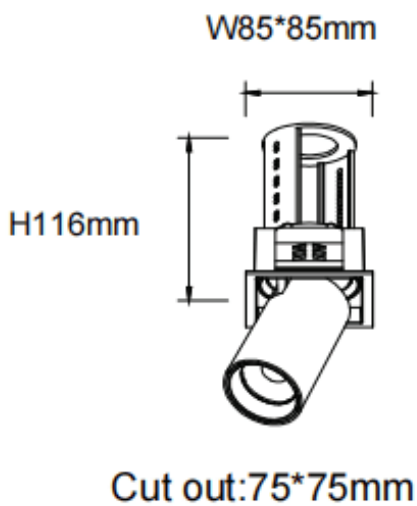

### PTT S-Smart

Lavov downlight from the family PTT S-Smart with a power of 18W and a beam angle of 24°. Finished in Black colour. Trim version. With a total lumen output of 1800lm and a luminous efficacy of 100lm/W. Made in Die Cast Aluminum. Driver Dimmable Casamby ready. CCT 4000K.

<b>Item code</b>	<b>86.D150.3429.02</b>
<b>Product type</b>	<b>Indoor</b>
<b>Category</b>	<b>Downlights</b>
<b>Family</b>	<b>PTT</b>
<b>Subfamily</b>	<b>PTT S-Smart</b>
<b>Pictograms</b>	

### Dimensions

**Product dimensions (mm)**      **Ø84xH105mm**

### Scheme

<b>Product</b>	
<b>Real power (W)</b>	<b>18</b>
<b>Real luminous flux (Lm)</b>	<b>1800</b>
<b>Luminous efficiency (Lm/W)</b>	<b>100</b>
<b>Beam angle (°)</b>	<b>24</b>
<b>Life time (h)</b>	<b>50000 h L80B10</b>
<b>Colour</b>	<b>Black</b>
<b>Control gear included</b>	<b>Yes</b>
<b>Control gear</b>	<b>Dimmable Casamby ready</b>
<b>Flicker Free</b>	<b>Yes</b>
<b>Light source</b>	<b>LED</b>
<b>Type of LED</b>	<b>COB</b>
<b>Colour temperature (K)</b>	<b>4000</b>
<b>Colour consistency (SDCM)</b>	<b>SDCM3</b>
<b>CRI</b>	<b>90</b>