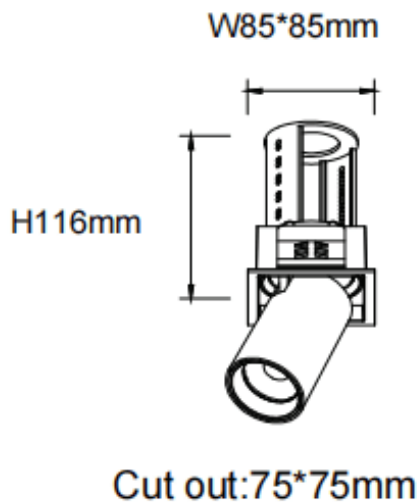


**PTT S**

Lavov downlight from the family PTT S with a power of 18W and a beam angle of 55°. Finished in White colour. Trim version. With a total lumen output of 1800lm and a luminous efficacy of 100lm/W. Made in Die Cast Aluminum. Driver ON/OFF. CCT 4000K.

Item code	86.D150.3441.01
Product type	Indoor
Category	Downlights
Family	PTT
Subfamily	PTT S
Pictograms	

Dimensions

Product dimensions (mm) **Ø84xH105mm**

Scheme

Product	
Real power (W)	18
Real luminous flux (Lm)	1800
Luminous efficiency (Lm/W)	100
Beam angle (°)	55
Life time (h)	50000 h L80B10
Colour	White
Control gear included	Yes
Control gear	ON/OFF
Flicker Free	Yes
Light source	LED
Type of LED	COB
Colour temperature (K)	4000
Colour consistency (SDCM)	SDCM<3
CRI	90