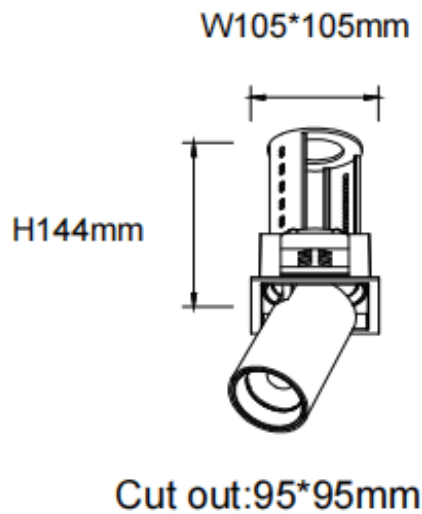

PTT S

Lavov downlight from the family PTT S with a power of 30W and a beam angle of 24°. Finished in White colour. Trim version. With a total lumen output of 3000lm and a luminous efficacy of 100lm/W. Made in Die Cast Aluminum. Driver ON/OFF. CCT 3000K.

Item code	86.D150.4321.01
Product type	Indoor
Category	Downlights
Family	PTT
Subfamily	PTT S
Pictograms	

Dimensions

Product dimensions (mm) **Ø105xH127mm**

Scheme

Product	
Real power (W)	30
Real luminous flux (Lm)	3000
Luminous efficiency (Lm/W)	100
Beam angle (&ordm;)	24
Life time (h)	50000 h L80B10
Colour	White
Control gear included	Yes
Control gear	ON/OFF
Flicker Free	Yes
Light source	LED
Type of LED	COB
Colour temperature (K)	3000
Colour consistency (SDCM)	SDCM<3
CRI	90