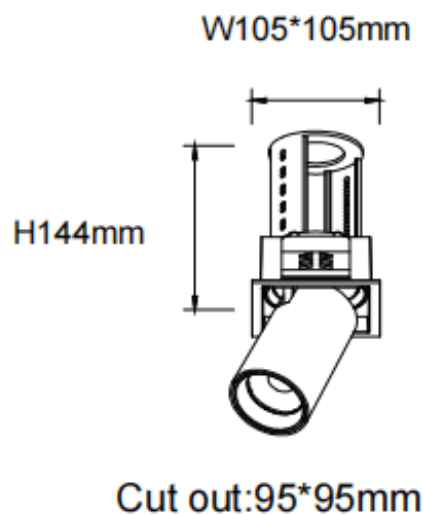

PTT S

Lavov downlight from the family PTT S with a power of 30W and a beam angle of 24°. Finished in White colour. Trim version. With a total lumen output of 3000lm and a luminous efficacy of 100lm/W. Made in Die Cast Aluminum. Driver DALI. CCT 3000K.

Item code	86.D150.4323.01
Product type	Indoor
Category	Downlights
Family	PTT
Subfamily	PTT S
Pictograms	

Dimensions

Product dimensions (mm) **Ø105xH127mm**

Scheme

Product	
Real power (W)	30
Real luminous flux (Lm)	3000
Luminous efficiency (Lm/W)	100
Beam angle (°)	24
Life time (h)	50000 h L80B10
Colour	White
Control gear included	Yes
Control gear	DALI
Flicker Free	Yes
Light source	LED
Type of LED	COB
Colour temperature (K)	3000
Colour consistency (SDCM)	SDCM3
CRI	90