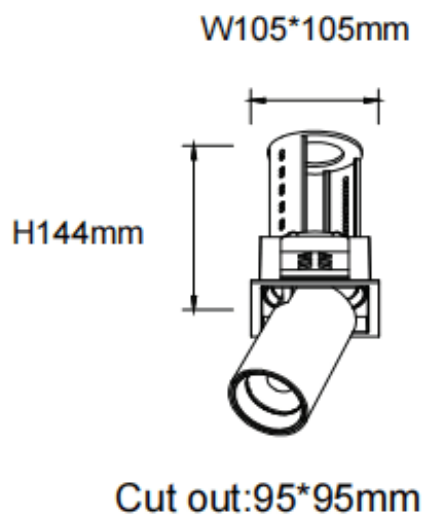

PTT S-Smart

Lavov downlight from the family PTT S-Smart with a power of 30W and a beam angle of 55°. Finished in Black colour. Trim version. With a total lumen output of 3000lm and a luminous efficacy of 100lm/W. Made in Die Cast Aluminum. Driver Dimmable Casamby ready. CCT 3000K.

Item code	86.D150.4349.02
Product type	Indoor
Category	Downlights
Family	PTT
Subfamily	PTT S-Smart
Pictograms	

Dimensions

Product dimensions (mm) **Ø105xH127mm**

Scheme

Product	
Real power (W)	30
Real luminous flux (Lm)	3000
Luminous efficiency (Lm/W)	100
Beam angle (°)	55
Life time (h)	50000 h L80B10
Colour	Black
Control gear included	Yes
Control gear	Dimmable Casamby ready
Flicker Free	Yes
Light source	LED
Type of LED	COB
Colour temperature (K)	3000
Colour consistency (SDCM)	SDCM<3
CRI	90