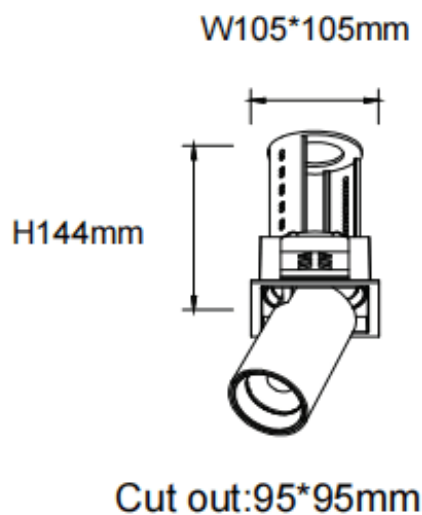


**PTT S**

Lavov downlight from the family PTT S with a power of 30W and a beam angle of 36°. Finished in Black colour. Trim version. With a total lumen output of 3000lm and a luminous efficacy of 100lm/W. Made in Die Cast Aluminum. Driver ON/OFF. CCT 4000K.

Item code	86.D150.4431.02
Product type	Indoor
Category	Downlights
Family	PTT
Subfamily	PTT S
Pictograms	

Dimensions

Product dimensions (mm) **Ø105xH127mm**

Scheme

Product	
Real power (W)	30
Real luminous flux (Lm)	3000
Luminous efficiency (Lm/W)	100
Beam angle (°)	36
Life time (h)	50000 h L80B10
Colour	Black
Control gear included	Yes
Control gear	ON/OFF
Flicker Free	Yes
Light source	LED
Type of LED	COB
Colour temperature (K)	4000
Colour consistency (SDCM)	SDCM<3
CRI	90