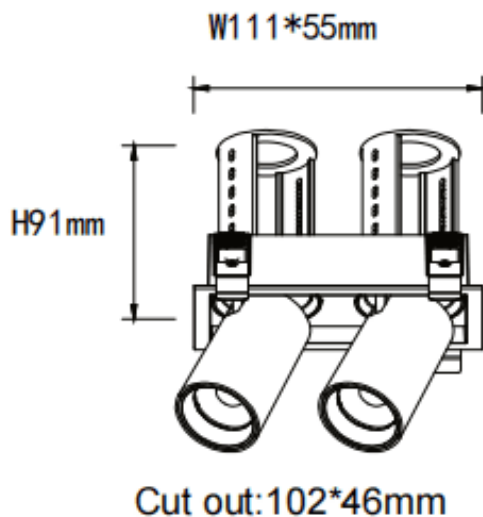

### PTT S2 Smart

Lavov downlight from the family PTT S2 Smart with a power of 2x7W and a beam angle of 55°. Finished in White colour. Trim version. With a total lumen output of 1400lm and a luminous efficacy of 100lm/W. Made in Die Cast Aluminum. Driver Dimmable Casamby ready. CCT 3000K.

### Dimensions

**Product dimensions (mm)**      **ø113x63xH90mm**

### Scheme

<b>Product</b>	
<b>Real power (W)</b>	<b>2x7</b>
<b>Real luminous flux (Lm)</b>	<b>1400</b>
<b>Luminous efficiency (Lm/W)</b>	<b>100</b>
<b>Beam angle (°)</b>	<b>55</b>
<b>Life time (h)</b>	<b>50000 h L80B10</b>
<b>Colour</b>	<b>White</b>
<b>Control gear included</b>	<b>Yes</b>
<b>Control gear</b>	<b>Dimmable Casamby ready</b>
<b>Flicker Free</b>	<b>Yes</b>
<b>Light source</b>	<b>LED</b>
<b>Type of LED</b>	<b>COB</b>
<b>Colour temperature (K)</b>	<b>3000</b>
<b>Colour consistency (SDCM)</b>	<b>SDCM&lt;3</b>
<b>CRI</b>	<b>90</b>