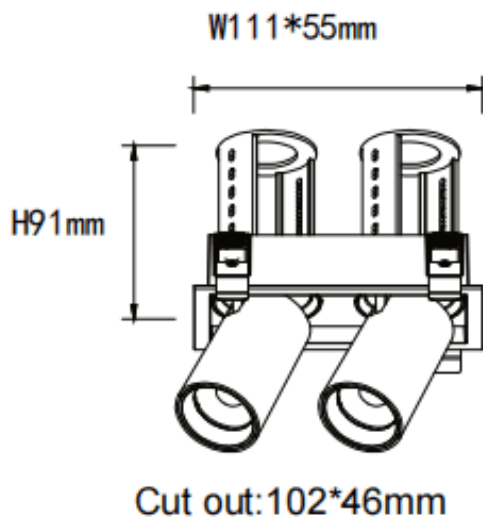

PTT S2 Smart

Lavov downlight from the family PTT S2 Smart with a power of 2x7W and a beam angle of 55°. Finished in White colour. Trim version. With a total lumen output of 1400lm and a luminous efficacy of 100lm/W. Made in Die Cast Aluminum. Driver Dimmable Casamby ready. CCT 3000K.

Item code	86.D151.1349.01
Product type	Indoor
Category	Downlights
Family	PTT
Subfamily	PTT S2 Smart
Pictograms	

Dimensions

Product dimensions (mm) $\varnothing 113 \times 63 \times H90 \text{mm}$

Scheme

Product	
Real power (W)	2x7
Real luminous flux (Lm)	1400
Luminous efficiency (Lm/W)	100
Beam angle (°)	55
Life time (h)	50000 h L80B10
Colour	White
Control gear included	Yes
Control gear	Dimmable Casamby ready
Flicker Free	Yes
Light source	LED
Type of LED	COB
Colour temperature (K)	3000
Colour consistency (SDCM)	SDCM3
CRI	90