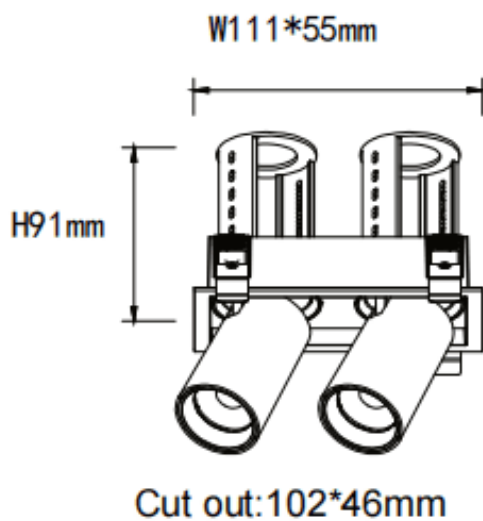

PTT S2 Smart

Lavov downlight from the family PTT S2 Smart with a power of 2x7W and a beam angle of 15°. Finished in White colour. Trim version. With a total lumen output of 1400lm and a luminous efficacy of 100lm/W. Made in Die Cast Aluminum. Driver Dimmable Casamby ready. CCT 4000K.

Item code	86.D151.1419.01
Product type	Indoor
Category	Downlights
Family	PTT
Subfamily	PTT S2 Smart
Pictograms	

Dimensions

Product dimensions (mm) **ø113x63xH90mm**

Scheme

Product	
Real power (W)	2x7
Real luminous flux (Lm)	1400
Luminous efficiency (Lm/W)	100
Beam angle (°)	15
Life time (h)	50000 h L80B10
Colour	White
Control gear included	Yes
Control gear	Dimmable Casamby ready
Flicker Free	Yes
Light source	LED
Type of LED	COB
Colour temperature (K)	4000
Colour consistency (SDCM)	SDCM3
CRI	90