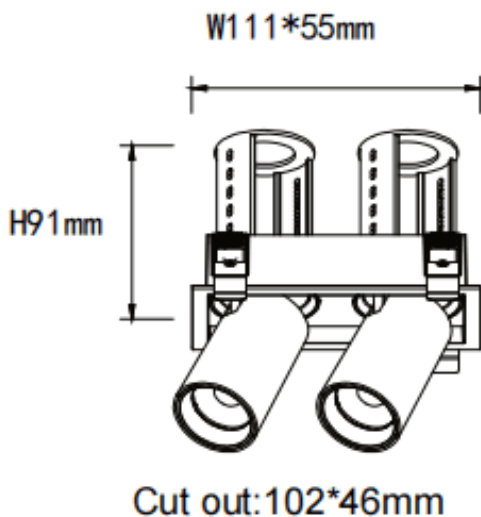

PTT S2 Smart

Lavov downlight from the family PTT S2 Smart with a power of 2x7W and a beam angle of 15°. Finished in White colour. Trim version. With a total lumen output of 1400lm and a luminous efficacy of 100lm/W. Made in Die Cast Aluminum. Driver Dimmable Casamby ready. CCT 4000K.

Item code	86.D151.1419.01
Product type	Indoor
Category	Downlights
Family	PTT
Subfamily	PTT S2 Smart
Pictograms	

Dimensions

Product dimensions (mm) $\varnothing 113 \times 63 \times H90 \text{mm}$

Scheme

Product	
Real power (W)	2x7
Real luminous flux (Lm)	1400
Luminous efficiency (Lm/W)	100
Beam angle (º)	15
Life time (h)	50000 h L80B10
Colour	White
Control gear included	Yes
Control gear	Dimmable Casamby ready
Flicker Free	Yes
Light source	LED
Type of LED	COB
Colour temperature (K)	4000
Colour consistency (SDCM)	SDCM<3
CRI	90