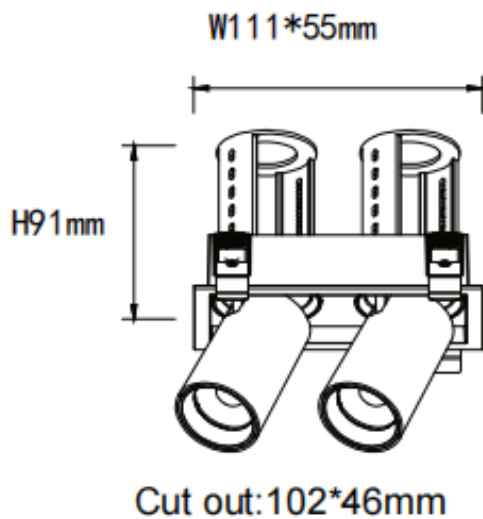

PTT S2 Smart

Lavov downlight from the family PTT S2 Smart with a power of 2x7W and a beam angle of 36°. Finished in White colour. Trim version. With a total lumen output of 1400lm and a luminous efficacy of 100lm/W. Made in Die Cast Aluminum. Driver Dimmable Casamby ready. CCT 4000K.

Item code	86.D151.1439.01
Product type	Indoor
Category	Downlights
Family	PTT
Subfamily	PTT S2 Smart
Pictograms	

Dimensions

Product dimensions (mm) $\varnothing 113 \times 63 \times H90 \text{mm}$

Scheme

Product	
Real power (W)	2x7
Real luminous flux (Lm)	1400
Luminous efficiency (Lm/W)	100
Beam angle (º)	36
Life time (h)	50000 h L80B10
Colour	White
Control gear included	Yes
Control gear	Dimmable Casamby ready
Flicker Free	Yes
Light source	LED
Type of LED	COB
Colour temperature (K)	4000
Colour consistency (SDCM)	SDCM<3
CRI	90