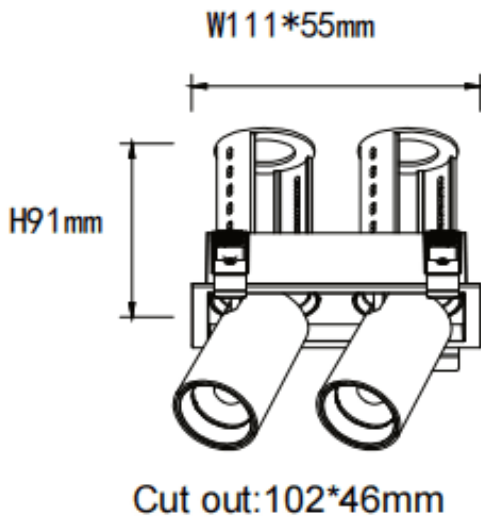

### PTT S2 Smart

Lavov downlight from the family PTT S2 Smart with a power of 2x7W and a beam angle of 36°. Finished in Black colour. Trim version. With a total lumen output of 1400lm and a luminous efficacy of 100lm/W. Made in Die Cast Aluminum. Driver Dimmable Casamby ready. CCT 4000K.

### Dimensions

Product dimensions (mm)       $\varnothing 113 \times 63 \times H90 \text{mm}$

### Scheme

Product	
Real power (W)	2x7
Real luminous flux (Lm)	1400
Luminous efficiency (Lm/W)	100
Beam angle (&ordm;)	36
Life time (h)	50000 h L80B10
Colour	Black
Control gear included	Yes
Control gear	Dimmable Casamby ready
Flicker Free	Yes
Light source	LED
Type of LED	COB
Colour temperature (K)	4000
Colour consistency (SDCM)	SDCM<3
CRI	90