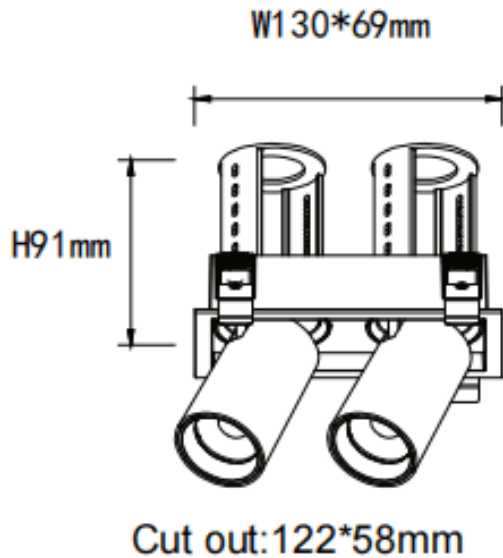

PTT S2 Smart

Lavov downlight from the family PTT S2 Smart with a power of 2x10W and a beam angle of 15°. Finished in Black colour. Trim version. With a total lumen output of 2000lm and a luminous efficacy of 100lm/W. Made in Die Cast Aluminum. Driver Dimmable Casamby ready. CCT 3000K.

| | |
|--------------|-----------------|
| Item code | 86.D151.2319.02 |
| Product type | Indoor |
| Category | Downlights |
| Family | PTT |
| Subfamily | PTT S2 Smart |
| Pictograms | |

Dimensions

Product dimensions (mm) $\varnothing 140 \times 79 \times H91 \text{mm}$

Scheme

| | |
|----------------------------|------------------------|
| Product | |
| Real power (W) | 2x10 |
| Real luminous flux (Lm) | 2000 |
| Luminous efficiency (Lm/W) | 100 |
| Beam angle (º) | 15 |
| Life time (h) | 50000 h L80B10 |
| Colour | Black |
| Control gear included | Yes |
| Control gear | Dimmable Casamby ready |
| Flicker Free | Yes |
| Light source | LED |
| Type of LED | COB |
| Colour temperature (K) | 3000 |
| Colour consistency (SDCM) | SDCM<3 |
| CRI | 90 |