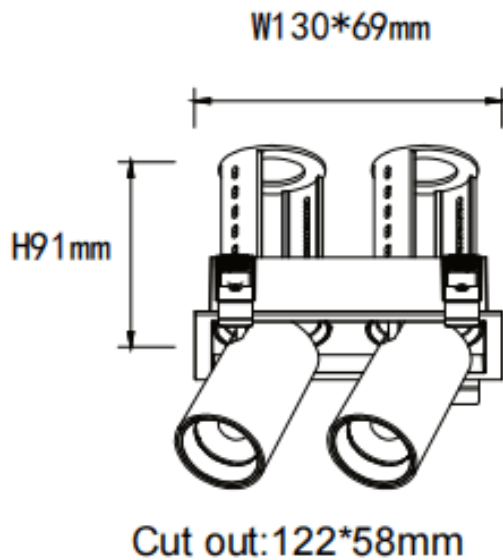

### PTT S2 Smart

Lavov downlight from the family PTT S2 Smart with a power of 2x10W and a beam angle of 24°. Finished in White colour. Trim version. With a total lumen output of 2000lm and a luminous efficacy of 100lm/W. Made in Die Cast Aluminum. Driver Dimmable Casamby ready. CCT 3000K.

### Dimensions

Product dimensions (mm)       $\varnothing 140 \times 79 \times H91 \text{mm}$

### Scheme

Product	
Real power (W)	2x10
Real luminous flux (Lm)	2000
Luminous efficiency (Lm/W)	100
Beam angle (°)	24
Life time (h)	50000 h L80B10
Colour	White
Control gear included	Yes
Control gear	Dimmable Casamby ready
Flicker Free	Yes
Light source	LED
Type of LED	COB
Colour temperature (K)	3000
Colour consistency (SDCM)	SDCM<3
CRI	90