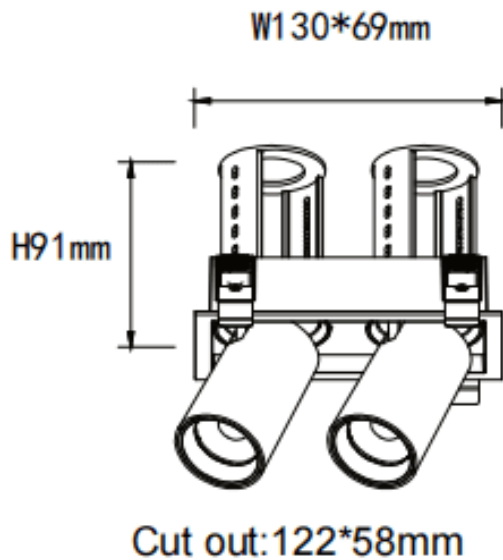

PTT S2 Smart

Lavov downlight from the family PTT S2 Smart with a power of 2x10W and a beam angle of 24°. Finished in White colour. Trim version. With a total lumen output of 2000lm and a luminous efficacy of 100lm/W. Made in Die Cast Aluminum. Driver Dimmable Casamby ready. CCT 3000K.

Item code	86.D151.2329.01
Product type	Indoor
Category	Downlights
Family	PTT
Subfamily	PTT S2 Smart
Pictograms	

Dimensions

Product dimensions (mm) $\varnothing 140 \times 79 \times H91 \text{mm}$

Scheme

Product	
Real power (W)	2x10
Real luminous flux (Lm)	2000
Luminous efficiency (Lm/W)	100
Beam angle (°)	24
Life time (h)	50000 h L80B10
Colour	White
Control gear included	Yes
Control gear	Dimmable Casamby ready
Flicker Free	Yes
Light source	LED
Type of LED	COB
Colour temperature (K)	3000
Colour consistency (SDCM)	SDCM3
CRI	90