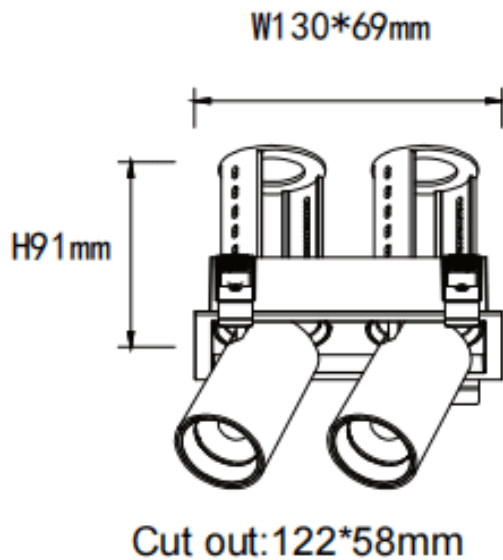

### PTT S2 Smart

Lavov downlight from the family PTT S2 Smart with a power of 2x10W and a beam angle of 55°. Finished in White colour. Trim version. With a total lumen output of 2000lm and a luminous efficacy of 100lm/W. Made in Die Cast Aluminum. Driver Dimmable Casamby ready. CCT 3000K.

### Dimensions

Product dimensions (mm)  $\varnothing 140 \times 79 \times H91 \text{mm}$

### Scheme

Product	
Real power (W)	2x10
Real luminous flux (Lm)	2000
Luminous efficiency (Lm/W)	100
Beam angle (°)	55
Life time (h)	50000 h L80B10
Colour	White
Control gear included	Yes
Control gear	Dimmable Casamby ready
Flicker Free	Yes
Light source	LED
Type of LED	COB
Colour temperature (K)	3000
Colour consistency (SDCM)	SDCM3
CRI	90