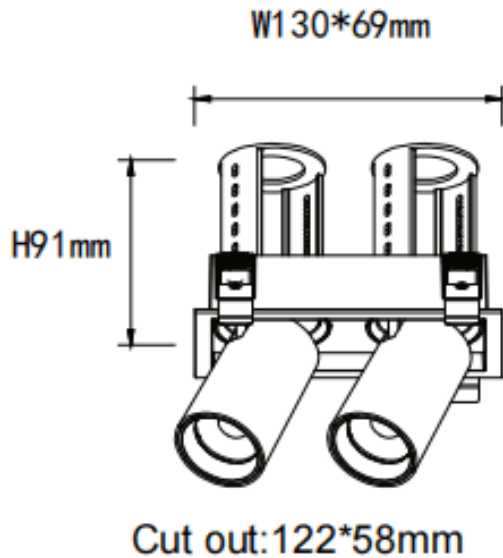

PTT S2 Smart

Lavov downlight from the family PTT S2 Smart with a power of 2x10W and a beam angle of 24°. Finished in White colour. Trim version. With a total lumen output of 2000lm and a luminous efficacy of 100lm/W. Made in Die Cast Aluminum. Driver Dimmable Casamby ready. CCT 4000K.

Item code	86.D151.2429.01
Product type	Indoor
Category	Downlights
Family	PTT
Subfamily	PTT S2 Smart
Pictograms	

Dimensions

Product dimensions (mm) $\varnothing 140 \times 79 \times H91 \text{mm}$

Scheme

Product	
Real power (W)	2x10
Real luminous flux (Lm)	2000
Luminous efficiency (Lm/W)	100
Beam angle (º)	24
Life time (h)	50000 h L80B10
Colour	White
Control gear included	Yes
Control gear	Dimmable Casamby ready
Flicker Free	Yes
Light source	LED
Type of LED	COB
Colour temperature (K)	4000
Colour consistency (SDCM)	SDCM<3
CRI	90