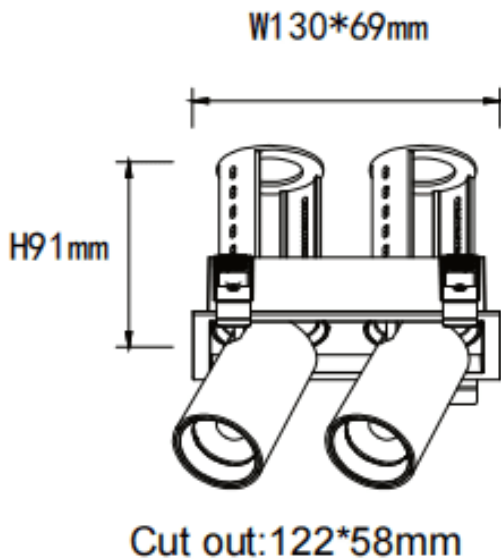

PTT S2 Smart

Lavov downlight from the family PTT S2 Smart with a power of 2x10W and a beam angle of 36°. Finished in Black colour. Trim version. With a total lumen output of 2000lm and a luminous efficacy of 100lm/W. Made in Die Cast Aluminum. Driver Dimmable Casamby ready. CCT 4000K.

Item code	86.D151.2439.02
Product type	Indoor
Category	Downlights
Family	PTT
Subfamily	PTT S2 Smart
Pictograms	

Dimensions

Product dimensions (mm) $\varnothing 140 \times 79 \times H91 \text{mm}$

Scheme

Product	
Real power (W)	2x10
Real luminous flux (Lm)	2000
Luminous efficiency (Lm/W)	100
Beam angle (°)	36
Life time (h)	50000 h L80B10
Colour	Black
Control gear included	Yes
Control gear	Dimmable Casamby ready
Flicker Free	Yes
Light source	LED
Type of LED	COB
Colour temperature (K)	4000
Colour consistency (SDCM)	SDCM3
CRI	90