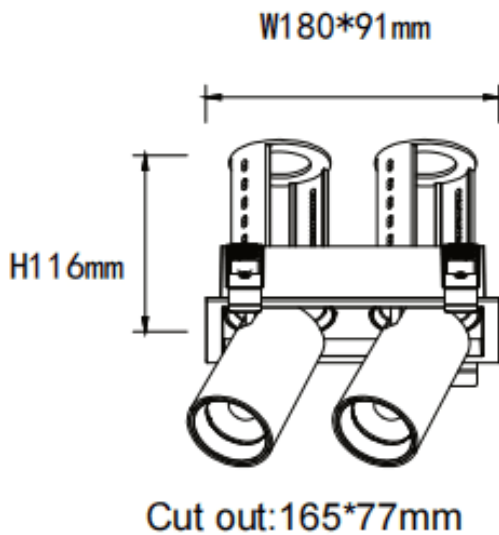

### PTT S2 Smart

Lavov downlight from the family PTT S2 Smart with a power of 2x18W and a beam angle of 15°. Finished in White colour. Trim version. With a total lumen output of 3600lm and a luminous efficacy of 100lm/W. Made in Die Cast Aluminum. Driver Dimmable Casamby ready. CCT 3000K.

### Dimensions

**Product dimensions (mm)**      **Ø194x105xH105mm**

### Scheme

<b>Product</b>	
<b>Real power (W)</b>	<b>2x18</b>
<b>Real luminous flux (Lm)</b>	<b>3600</b>
<b>Luminous efficiency (Lm/W)</b>	<b>100</b>
<b>Beam angle (&amp;ordm;)</b>	<b>15</b>
<b>Life time (h)</b>	<b>50000 h L80B10</b>
<b>Colour</b>	<b>White</b>
<b>Control gear included</b>	<b>Yes</b>
<b>Control gear</b>	<b>Dimmable Casamby ready</b>
<b>Flicker Free</b>	<b>Yes</b>
<b>Light source</b>	<b>LED</b>
<b>Type of LED</b>	<b>COB</b>
<b>Colour temperature (K)</b>	<b>3000</b>
<b>Colour consistency (SDCM)</b>	<b>SDCM&lt;3</b>
<b>CRI</b>	<b>90</b>